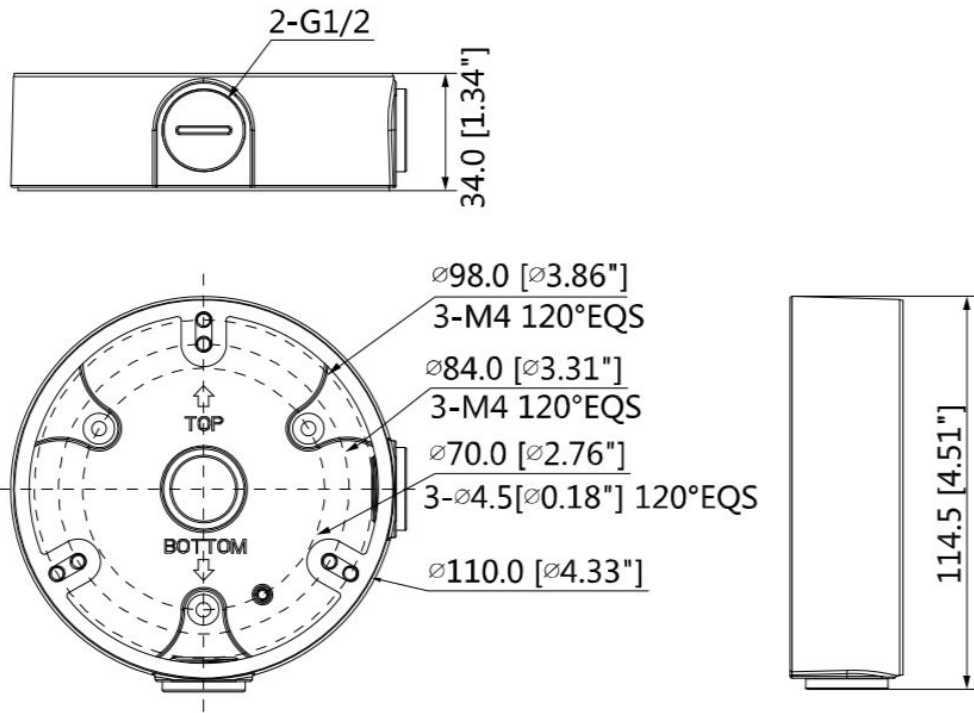

# MNT-JUNCTION-BOX-6

Junction Box

- Aesthetic design
- Material: Aluminum
- Fits medium-sized dome cameras such as ICIP-D2001 And D3010 series.
- Junction Box

## Technical Specification

Model	MNT-JUNCTION-BOX-6
<b>Physical Properties</b>	
Material	Aluminum
Dimension(W xH xD)	110.0mmx34.0mm (4.33"x1.34")
Weight	0.19kg(0.42lb)
Load Bearing	1kg (2.2lb)
Inch Thread	M20(G1/2")
Color	White
Operating Temperature	40°C~60°C(-40°F~140°F)
Humidity	0~90% RH
Applicable Models:	Medium-sized dome cameras such as ICIP-D2001 And D3010 series. See Accessory Compatibility List.

Dimensions (mm/in)

Application